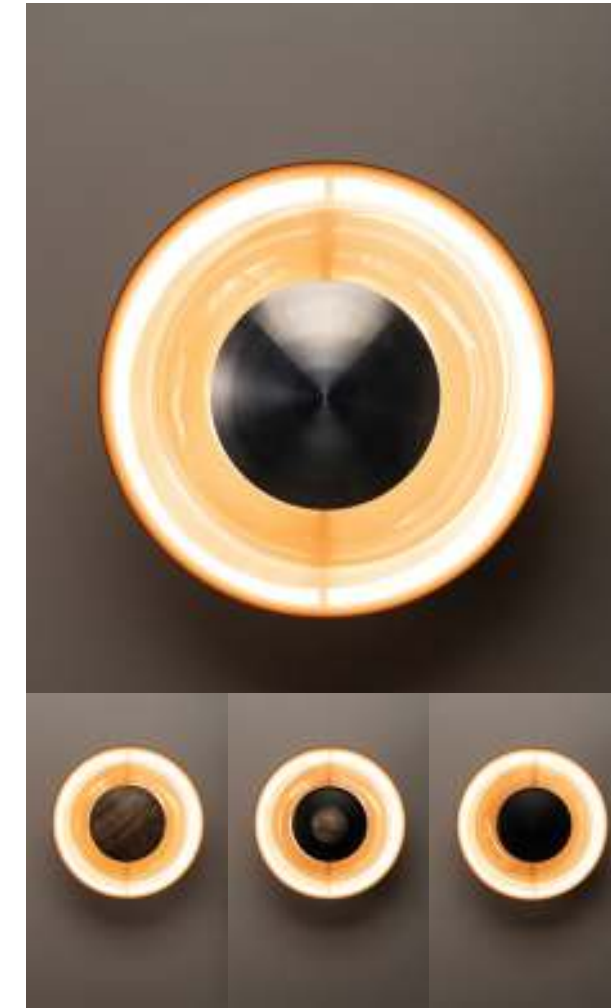

Casablanca

Wall Lighting Deluxe
Casablanca
13210-01
Diameter: 420 mm

Deluxe wall lighting from glass in different colours and in many versions available, a beautiful lighting effect.

Casablanca

Wall Lighting Deluxe
Casablanca
13210-02
Diameter: 420 mm

Deluxe wall lighting from glass in different colours and in many versions available, a beautiful lighting effect.

Casablanca

Wall Lighting Deluxe
Casablanca
13210-03
Diameter: 420 mm

Wall lighting from glass with elegant wooden part, to bring nature into your home.

Marrakesh

Wall Lighting Deluxe
Marrakesh
13010-01
Diameter: 390 mm

Deluxe wall lighting from glass in different colours and in many versions available, a beautiful lighting effect.

Marrakesh

Wall Lighting Deluxe
Marrakesh
13010-04
Diameter: 390 mm